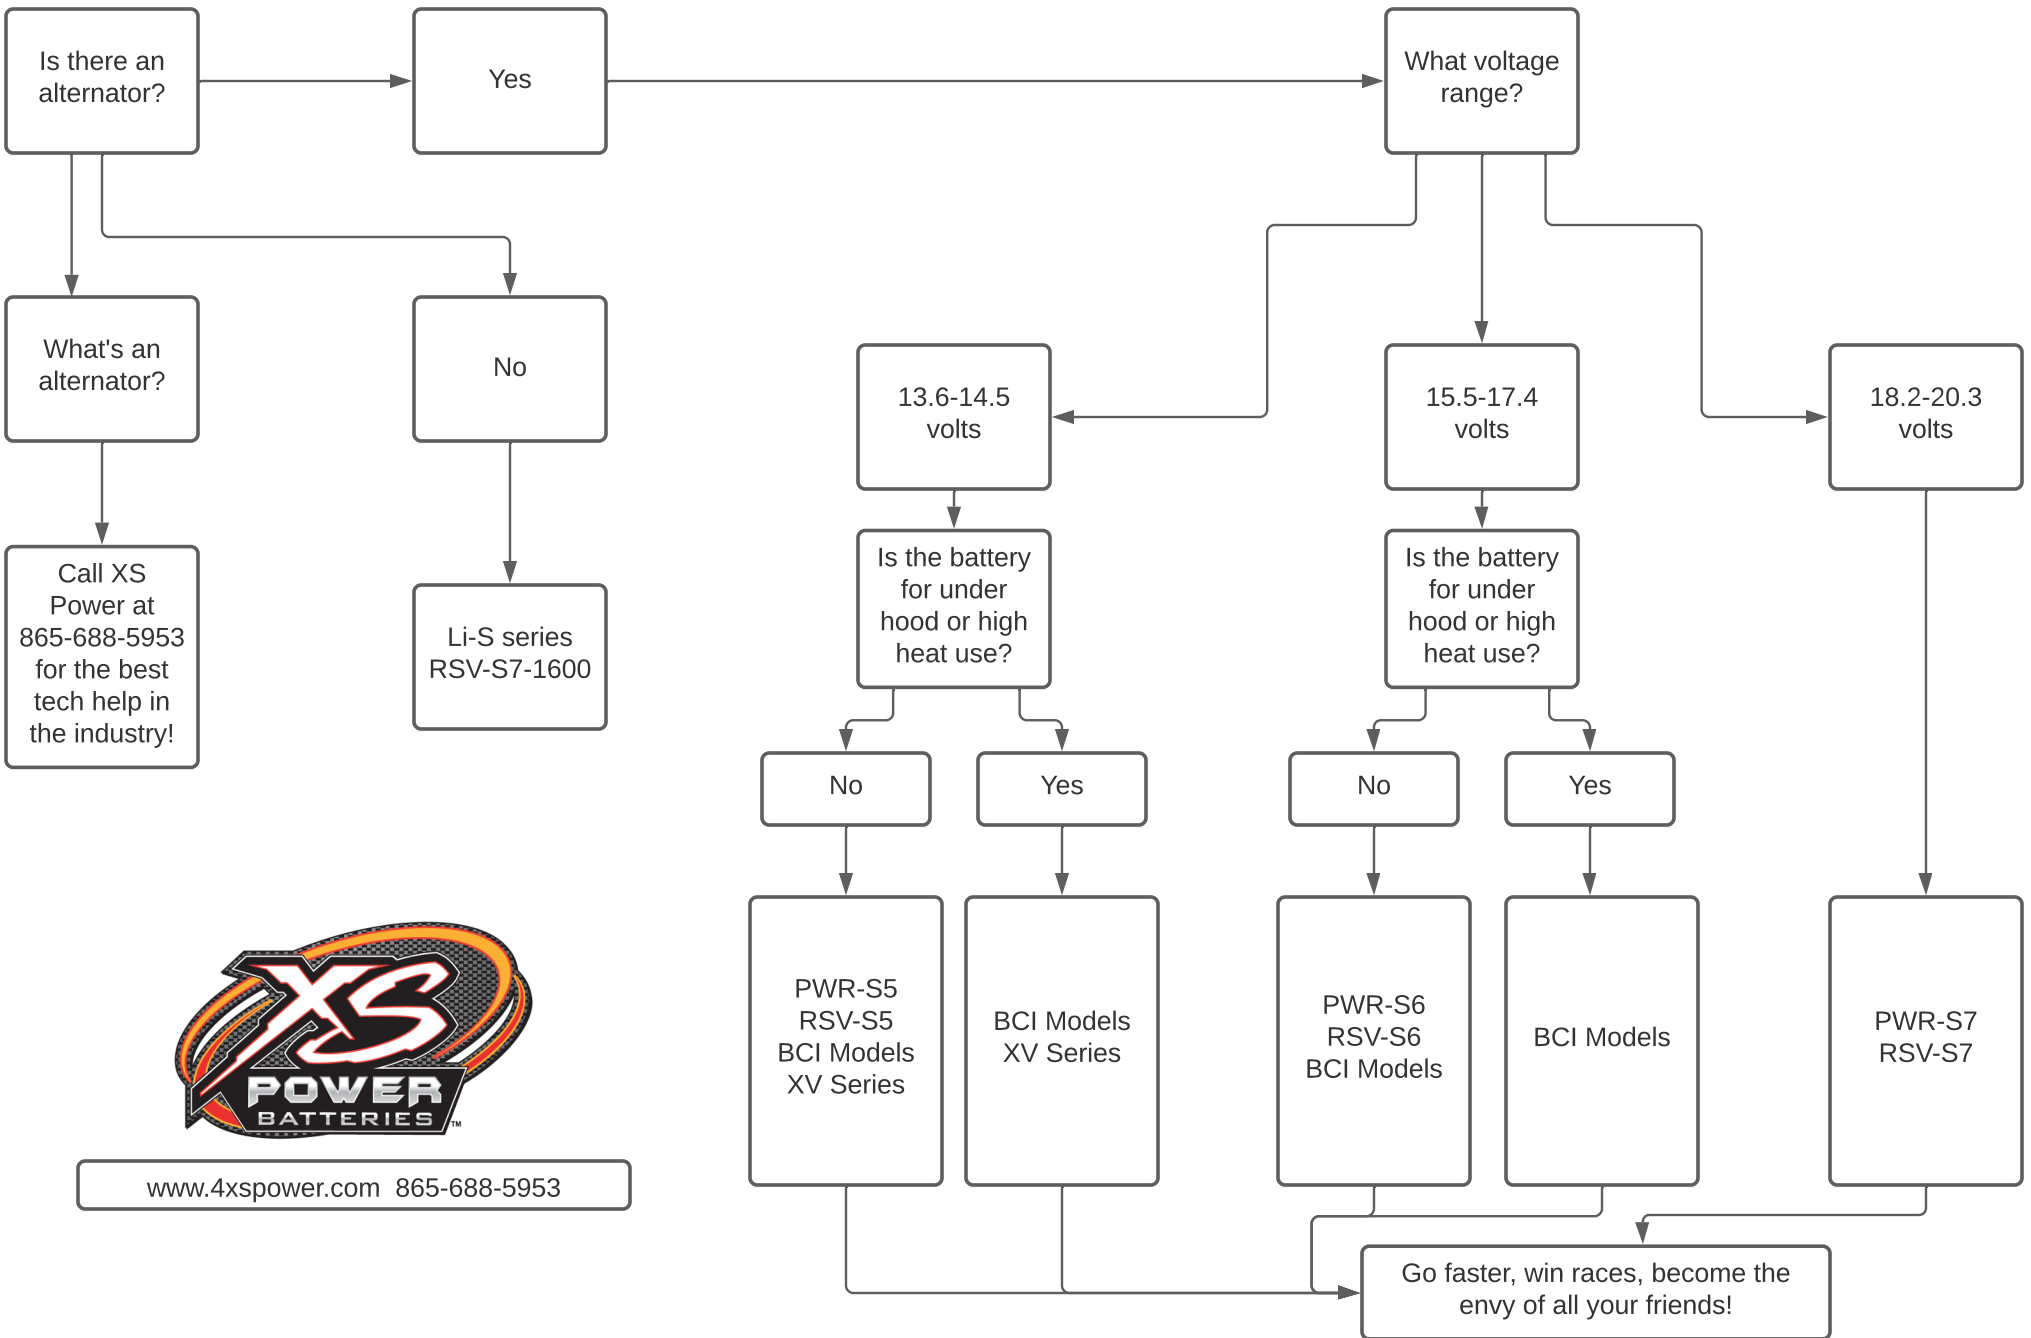

# Performance Lithium Flow Chart

[www.4xspower.com](http://www.4xspower.com) 865-688-5953